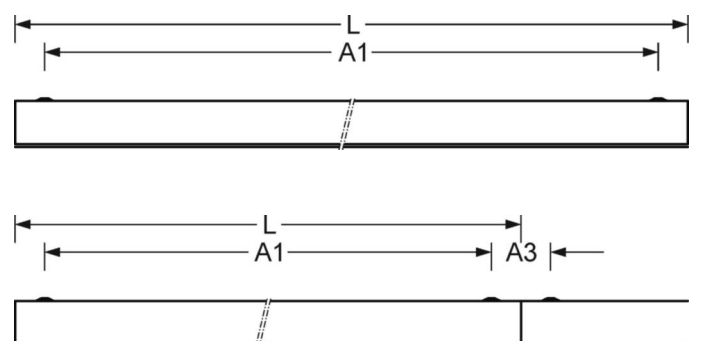

## MECHANICS

Housing colour	traffic white RAL 9016
Dimensions (LxWxH/DxH)	1473mm x 340mm x 75mm
Ceiling system	cut-out ceilings [AD]
Weight (net)	15.4kg
Cable entry KE (X/Y)	65mm/150mm
Type of installation	Ceiling-mounted single installation, Ceiling-mounted trunking installation, Installation in clean room ceilings, Ceiling installation individual mounting

## Dimensions

---

L	1473 mm	Length
B	340 mm	Width
H	75 mm	Height
A1	1380 mm	Mounting distance single mounting
A3	93 mm	Mounting distance between luminaires in a light run arrangement
X	65 mm	Distance cable infeed to the center of the luminaire on the X-axis
Y	150 mm	Distance cable infeed to the center of the luminaire on the Y-axis