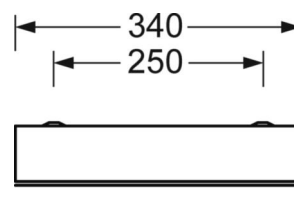

## MECHANICS

Housing colour	traffic white RAL 9016
Dimensions (LxWxH/DxH)	1473mm x 340mm x 75mm
Ceiling system	cut-out ceilings [AD]
Weight (net)	15.4kg
Cable entry KE (X/Y)	65mm/150mm
Type of installation	Ceiling-mounted single installation, Ceiling-mounted trunking installation, Installation in clean room ceilings, Ceiling installation individual mounting

## Dimensions

---

L	1473 mm	Length
B	340 mm	Width
H	75 mm	Height
A1	1380 mm	Mounting distance single mounting
A3	93 mm	Mounting distance between luminaires in a light run arrangement
X	65 mm	Distance cable infeed to the center of the luminaire on the X-axis
Y	150 mm	Distance cable infeed to the center of the luminaire on the Y-axis