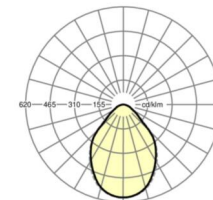

ELECTRICAL ENGINEERING

Controller	Electronic driver DALI2 (2 pcs.)
System output	121W
Mains voltage	230V/50Hz
Circuit breakers (inrush current)	15 pieces/B10, 24 pieces/B16, 24 pieces/C10, 40 pieces/C16
Energy efficiency class/light source	D

LIGHTING TECHNOLOGY

Placement	LED, Colour rendering/Light colour CRI ≥ 90 / 4000K
Colour tolerance (MacAdam)	3SDCM
Photobiological safety (Luminaire)	RG0
Nominal luminous flux	12555lm
Nominal luminous flux-emergency lighting mode	12555lm
LED service life	80000h L80/B10 (Tq 35°C), 90000h L80/B10 (Tq 25°C), 40000h L90/B10 (Tq 25°C)
Luminaire luminous efficiency	104lm/W
UGR lat./long.	19.5 / 19.5

MECHANICS

Housing colour	traffic white RAL 9016
Dimensions (LxWxH/DxH)	1473mm x 340mm x 75mm
Ceiling system	cut-out ceilings [AD]
Weight (net)	15.4kg
Cable entry KE (X/Y)	65mm/150mm
Type of installation	Ceiling-mounted single installation, Ceiling-mounted trunking installation, Installation in clean room ceilings, Ceiling installation individual mounting

DEEP-LINK

<https://www.regiolux.de/en/article/62154026670>